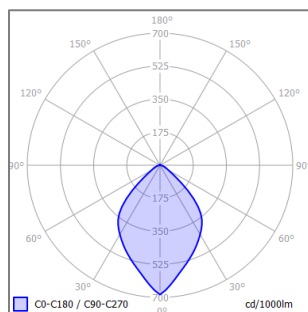

EFLED FIRST 1500/830 bfA