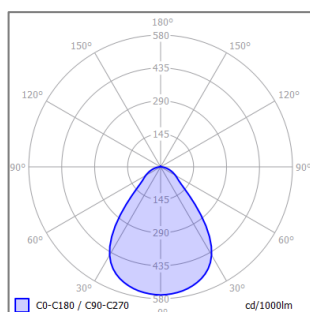

EFLED FIRST 900/830 bfW