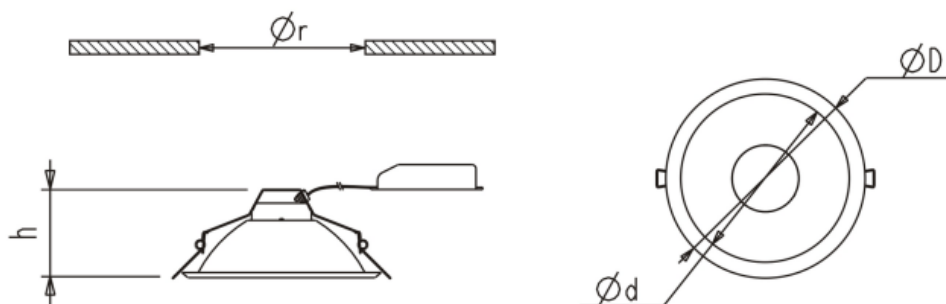

* Flux sortant après optique / Lumen output after optics
** Puissance totale absorbée / Total power consumption